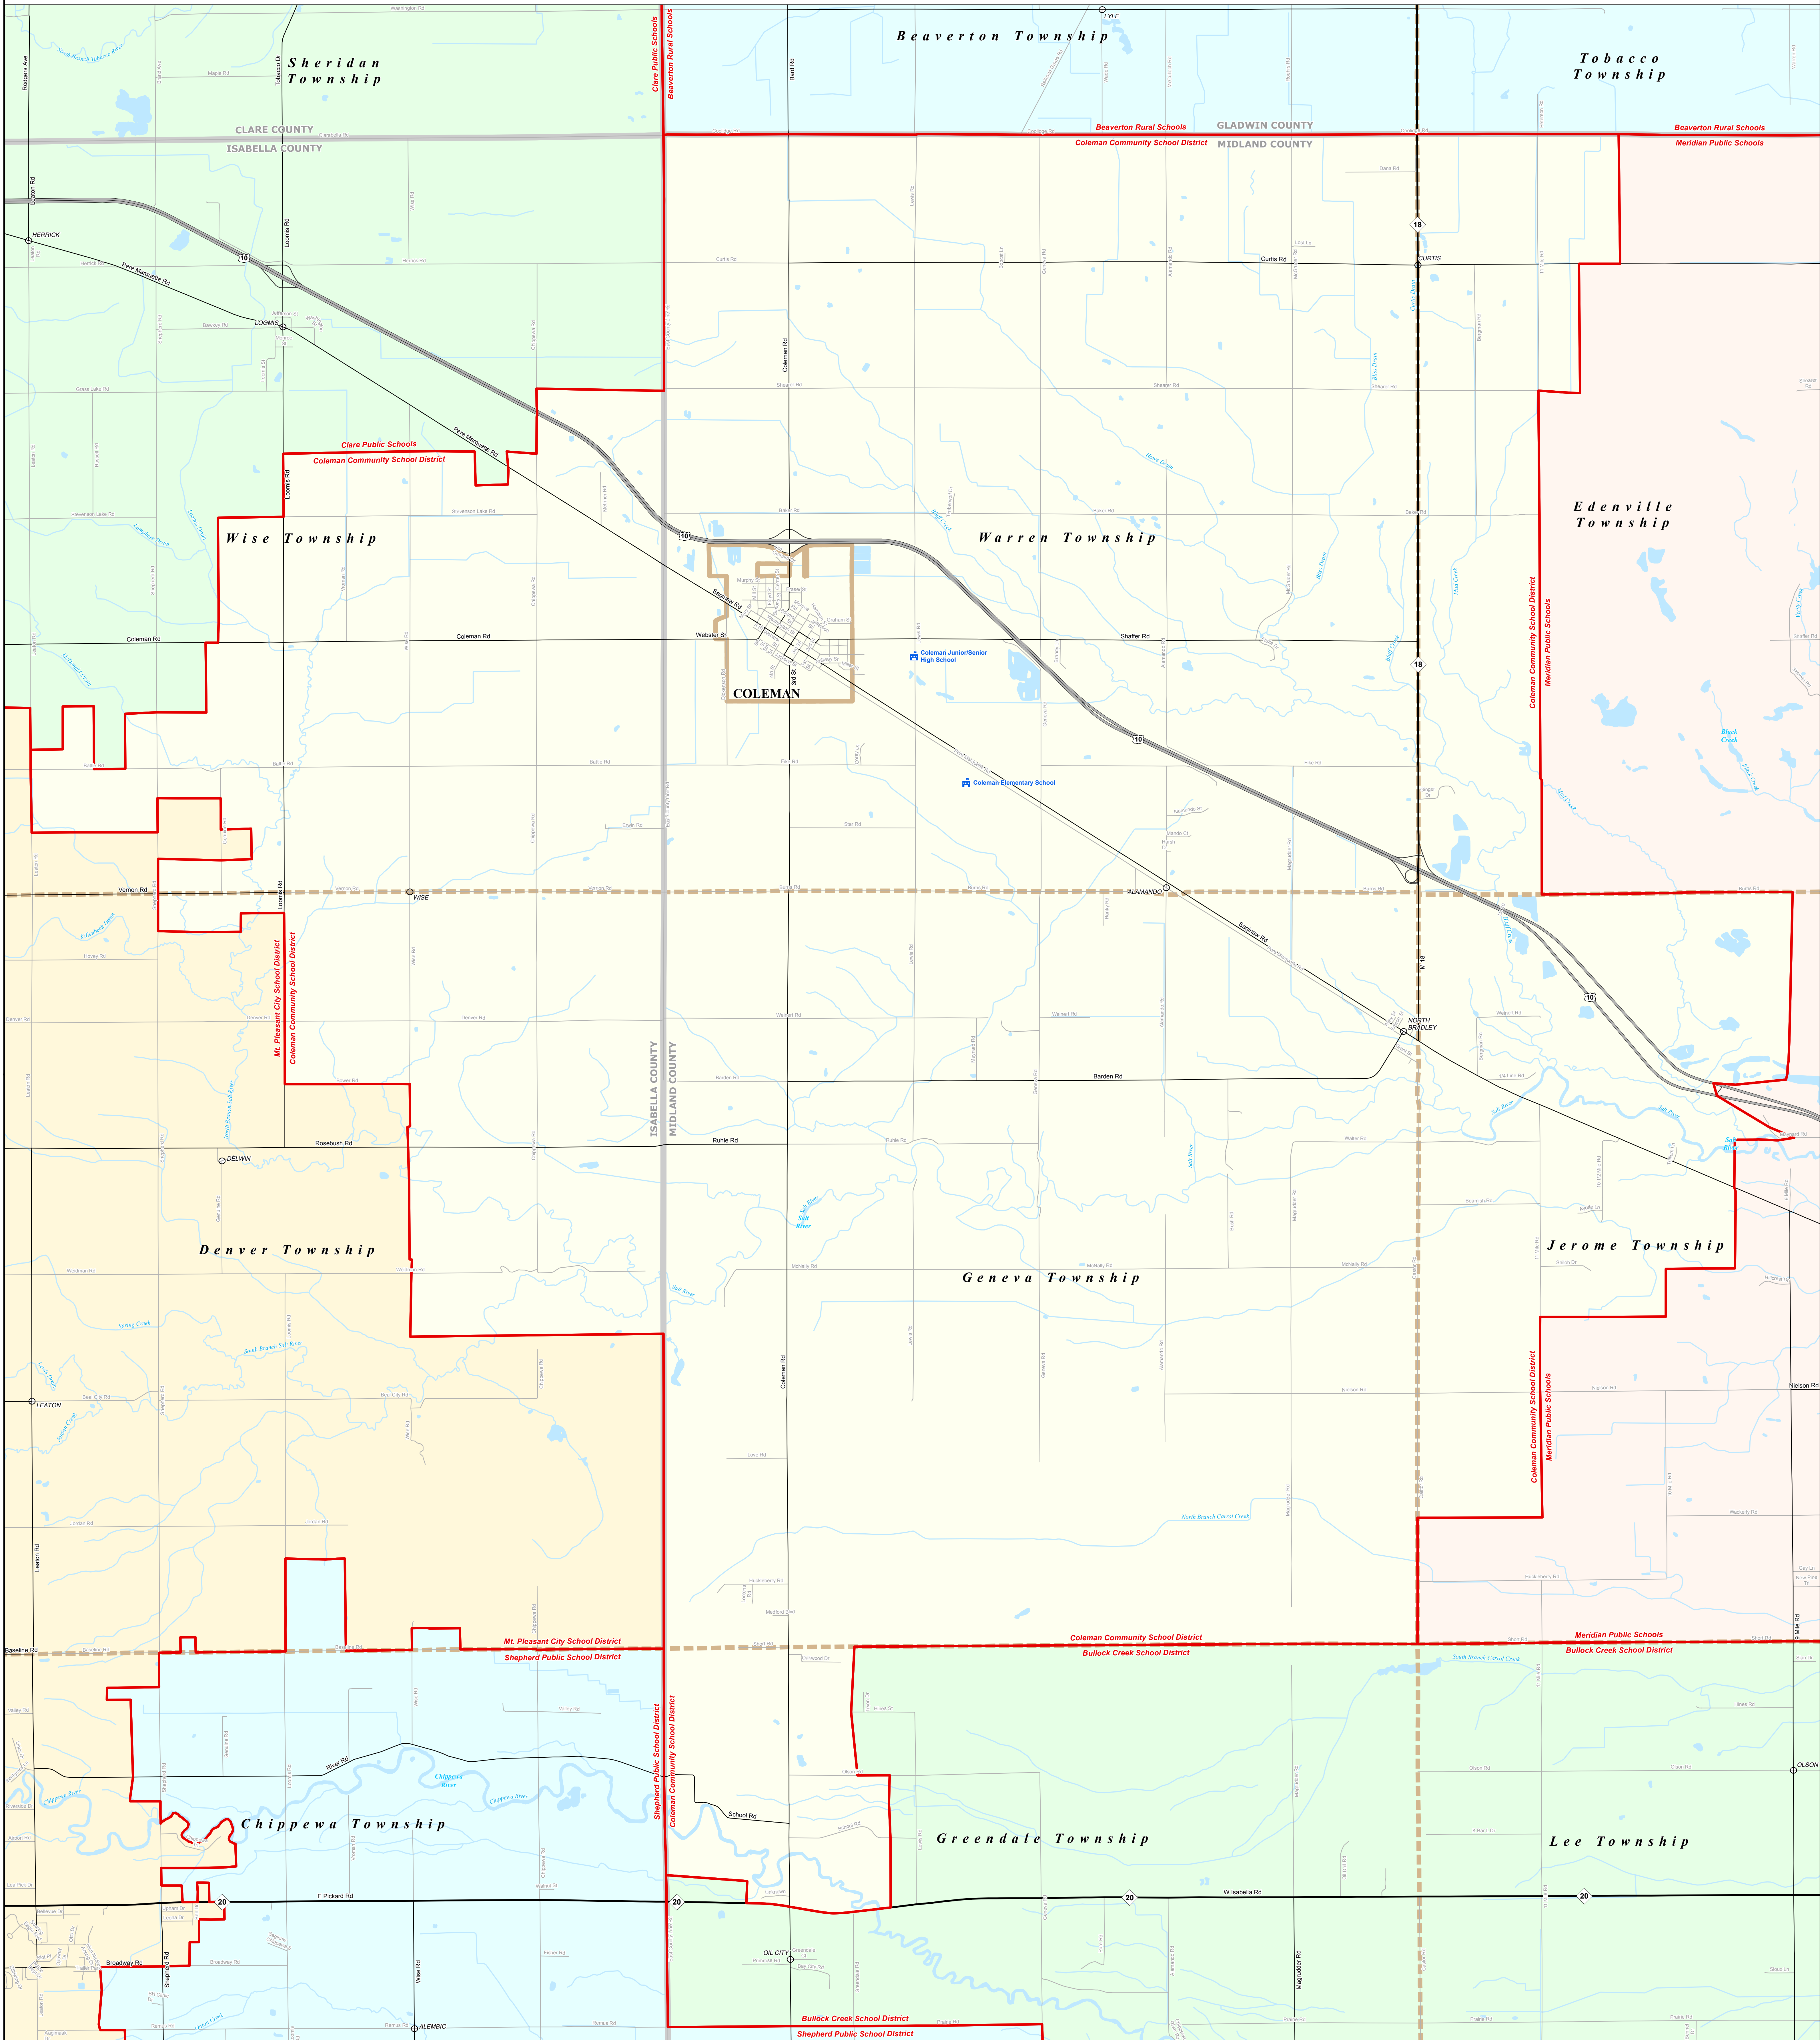

COLEMAN COMMUNITY SCHOOL DISTRICT

Midland County Educational Service Agency

0 0.25 0.5 1 Miles

*Note: Non K-12 School Districts identified with Asterisk (*) in Name

11/14/13

Legend	
School District	School
County	Water Feature
City	Railroad
Township	River, Stream, or Drain
Village	Freeway
Census Designated Place	Highway
	Primary Road
	Local Road

Source: Michigan Geographic Framework, v13a